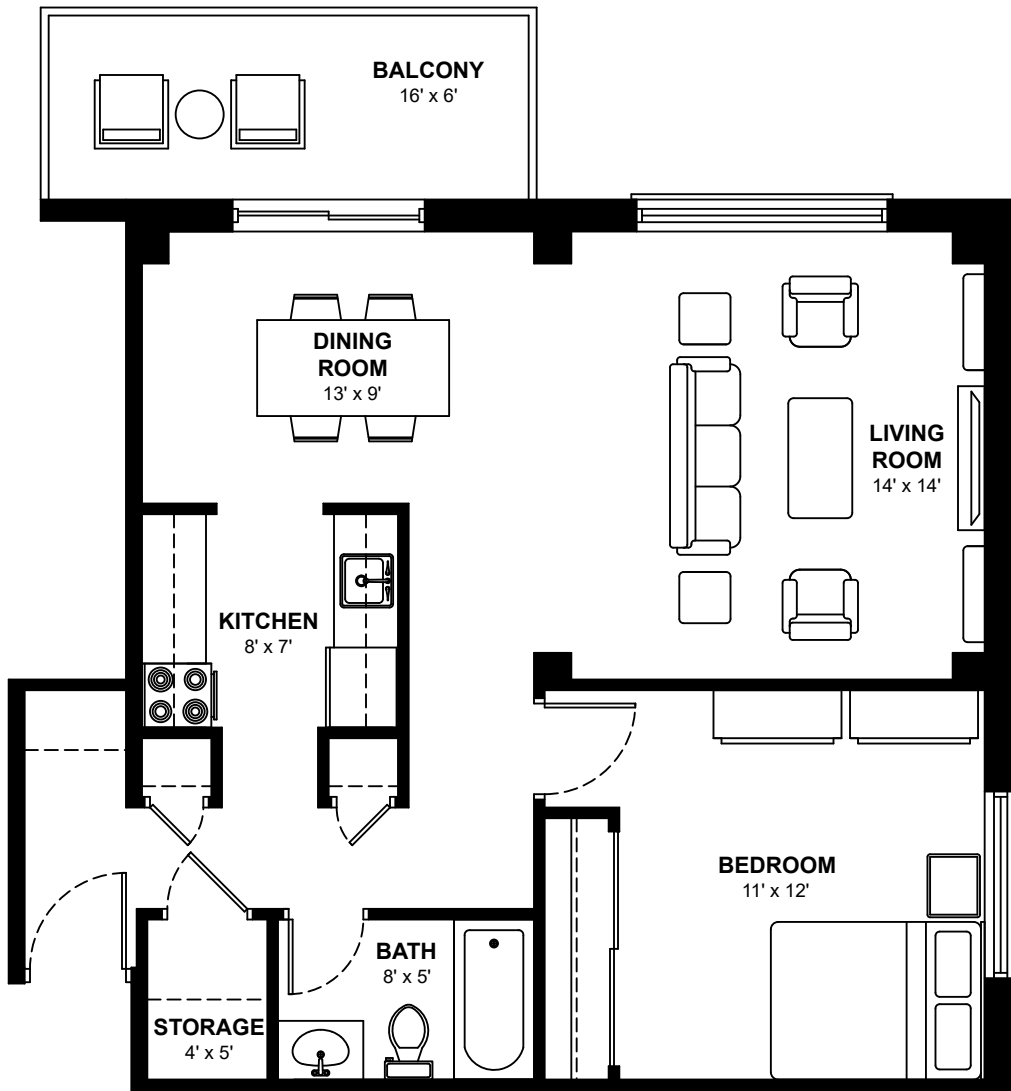

# THE YORK HOUSE

10030 114<sup>th</sup> St NW, Edmonton

## One Bedroom Apartments

Ranging from 650 to 704 sq. ft.

This floor plan represents a 700 sq. ft. apartment

These floor plans are representative only. All dimensions are approximate.